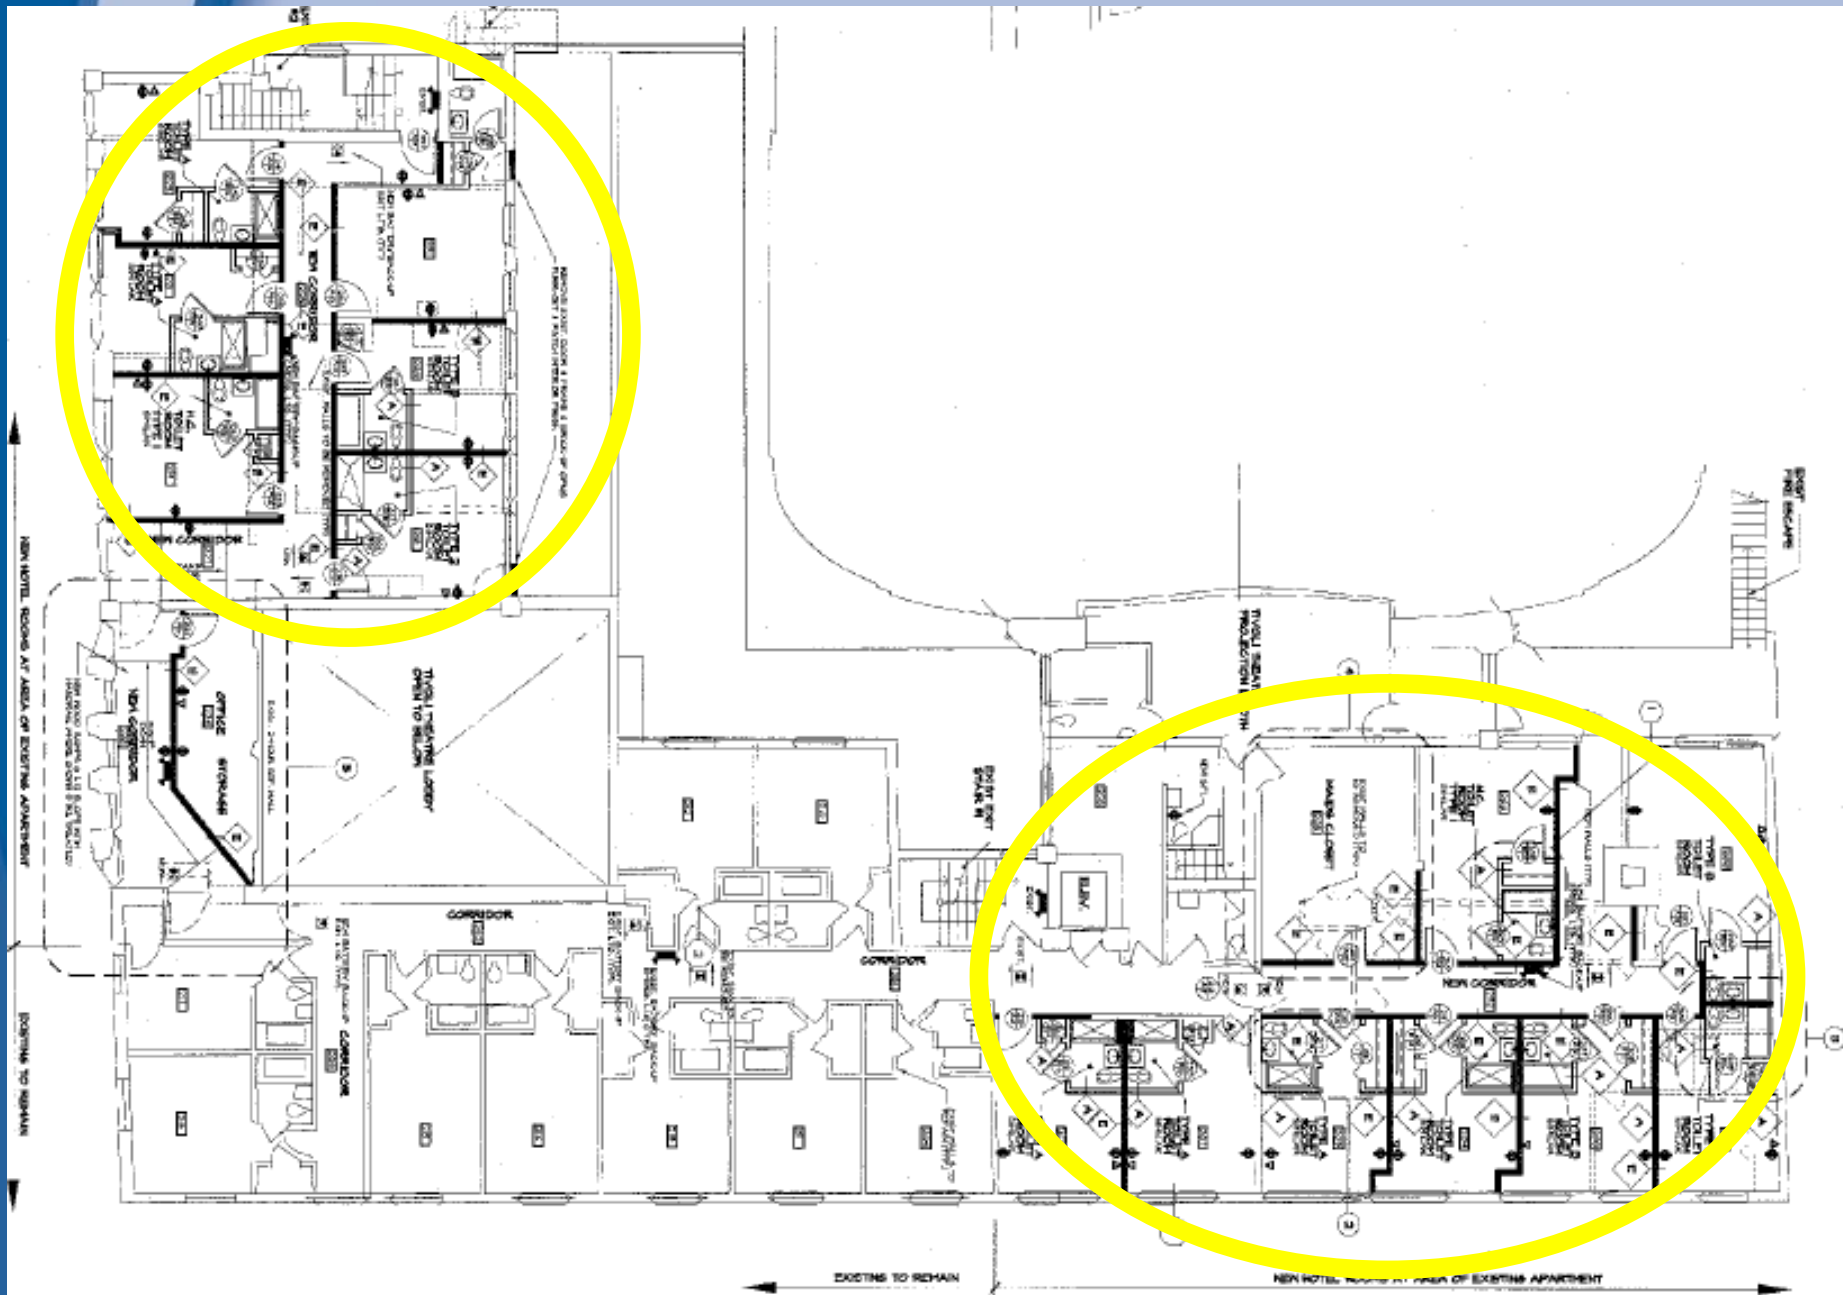

Tivoli Hotel
(936 Warren Avenue)
Special Use

Tivoli Hotel – 936 Warren Ave

Tivoli Hotel – 936 Warren Ave

Tivoli Hotel – 936 Warren Ave

Tivoli Hotel – 936 Warren Ave

56 PARKING SPACES
2 H.C. PARKING SPACES
TOTAL PARKING SPACES = 58

Tivoli Hotel
(936 Warren Avenue)
Special Use