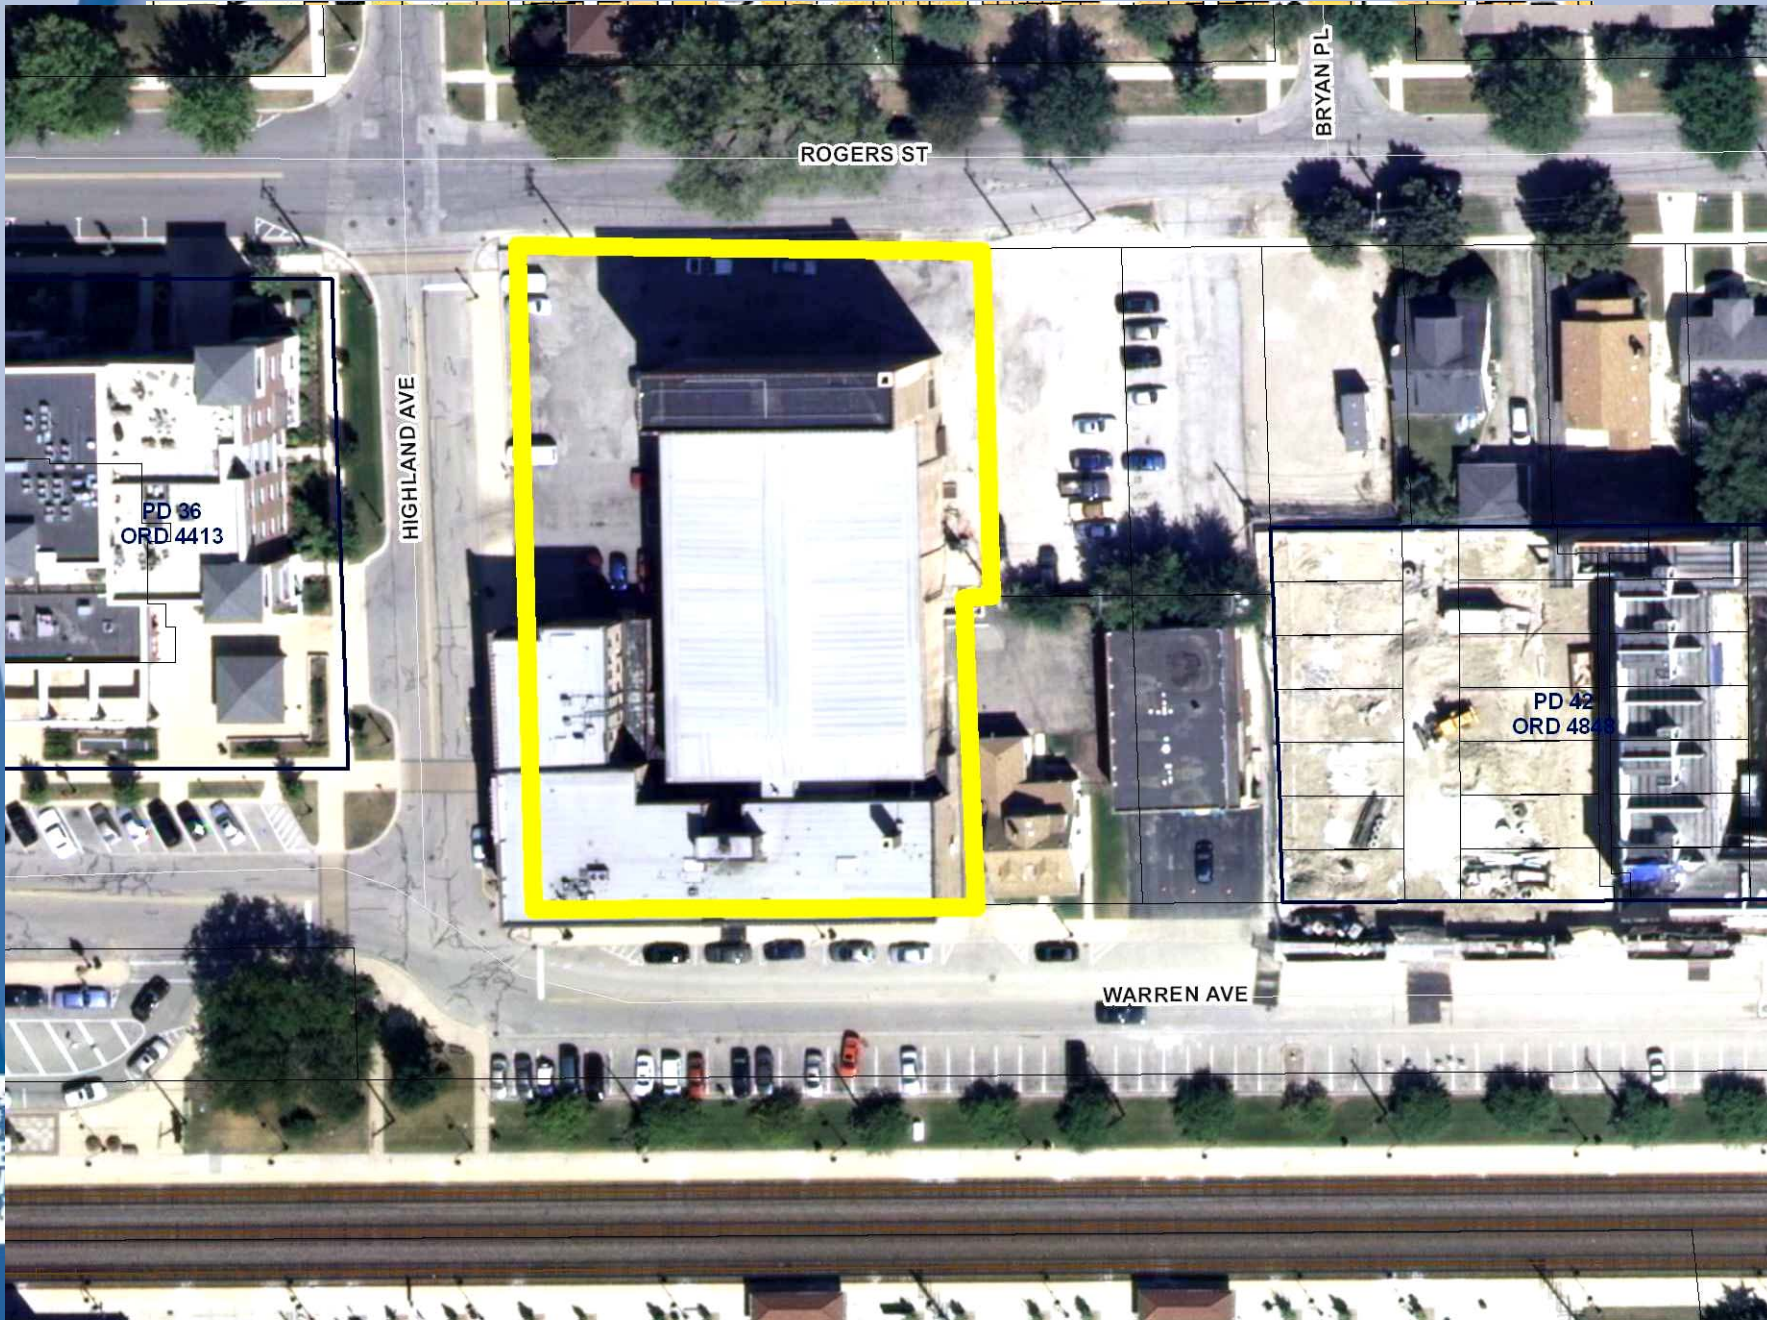

Tivoli Hotel
(936 Warren Avenue)
Special Use

Tivoli Hotel – 936 Warren Ave

Tivoli Hotel – 936 Warren Ave

Tivoli Hotel – 936 Warren Ave

Tivoli Hotel – 936 Warren Ave

56 PARKING SPACES
2 H.C. PARKING SPACES
TOTAL PARKING SPACES = 58

Tivoli Hotel
(936 Warren Avenue)
Special Use