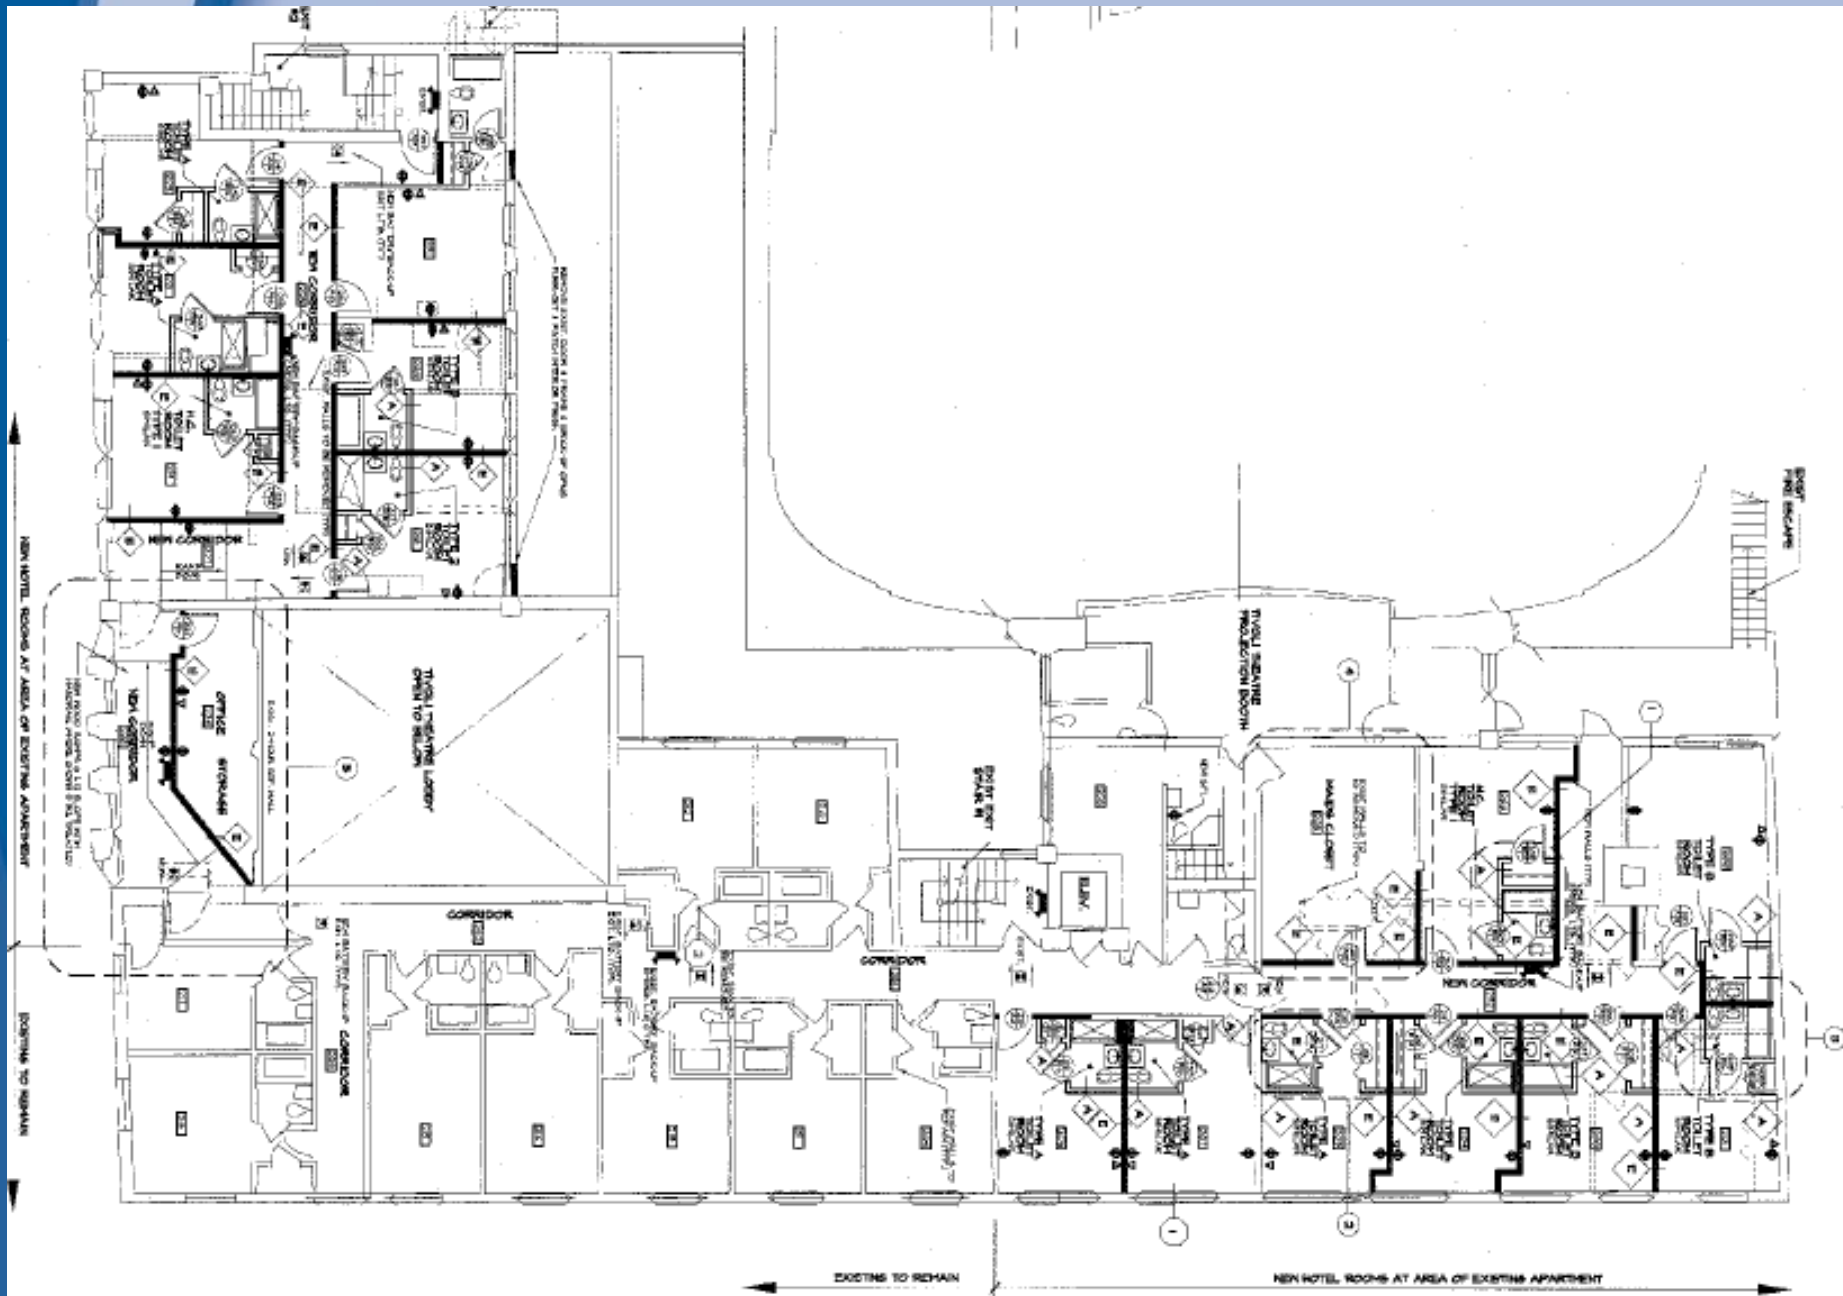

Tivoli Hotel
(936 Warren Avenue)
Special Use

Tivoli Hotel – 936 Warren Ave

Tivoli Hotel – 936 Warren Ave

Tivoli Hotel – 936 Warren Ave

Tivoli Hotel – 936 Warren Ave

56 PARKING SPACES
2 H.C. PARKING SPACES
TOTAL PARKING SPACES = 58

Tivoli Hotel
(936 Warren Avenue)
Special Use