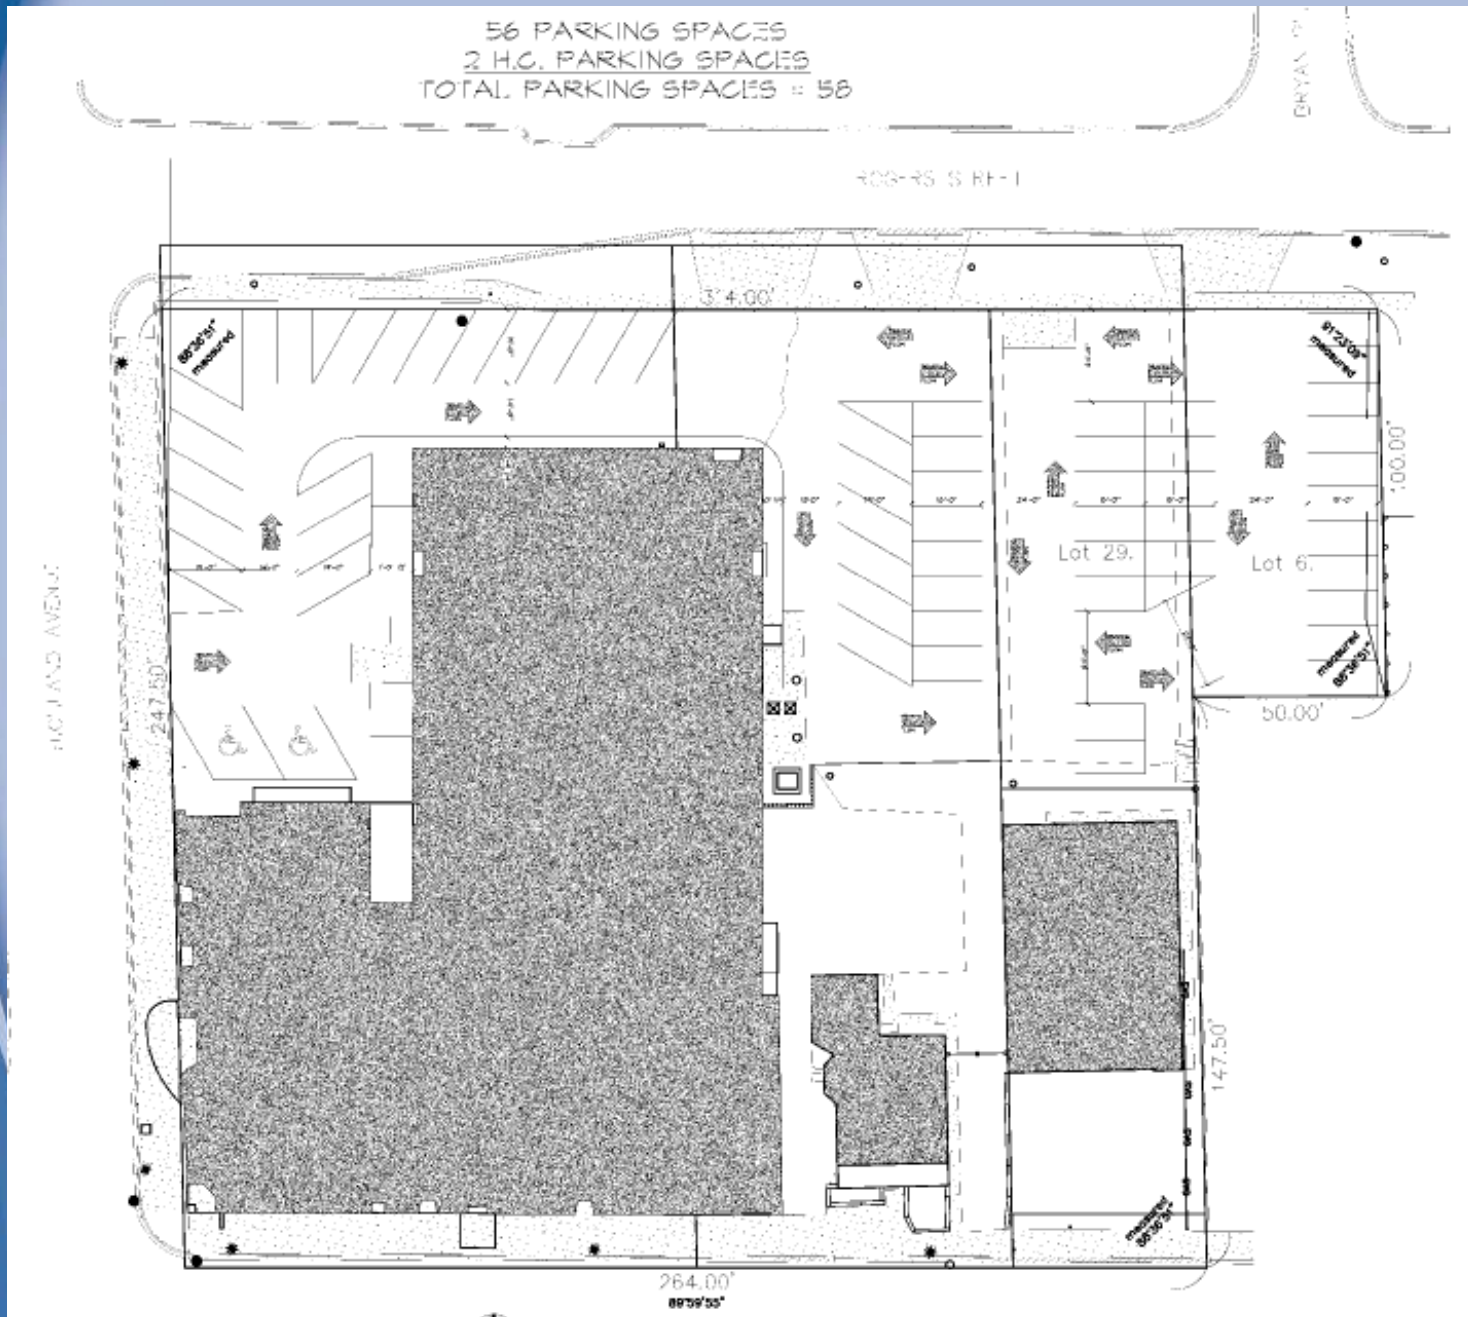

Tivoli Hotel
(936 Warren Avenue)
Special Use

Tivoli Hotel – 936 Warren Ave

Tivoli Hotel – 936 Warren Ave

Tivoli Hotel – 936 Warren Ave

Tivoli Hotel – 936 Warren Ave

56 PARKING SPACES
2 H.C. PARKING SPACES
TOTAL PARKING SPACES = 58

Tivoli Hotel
(936 Warren Avenue)
Special Use