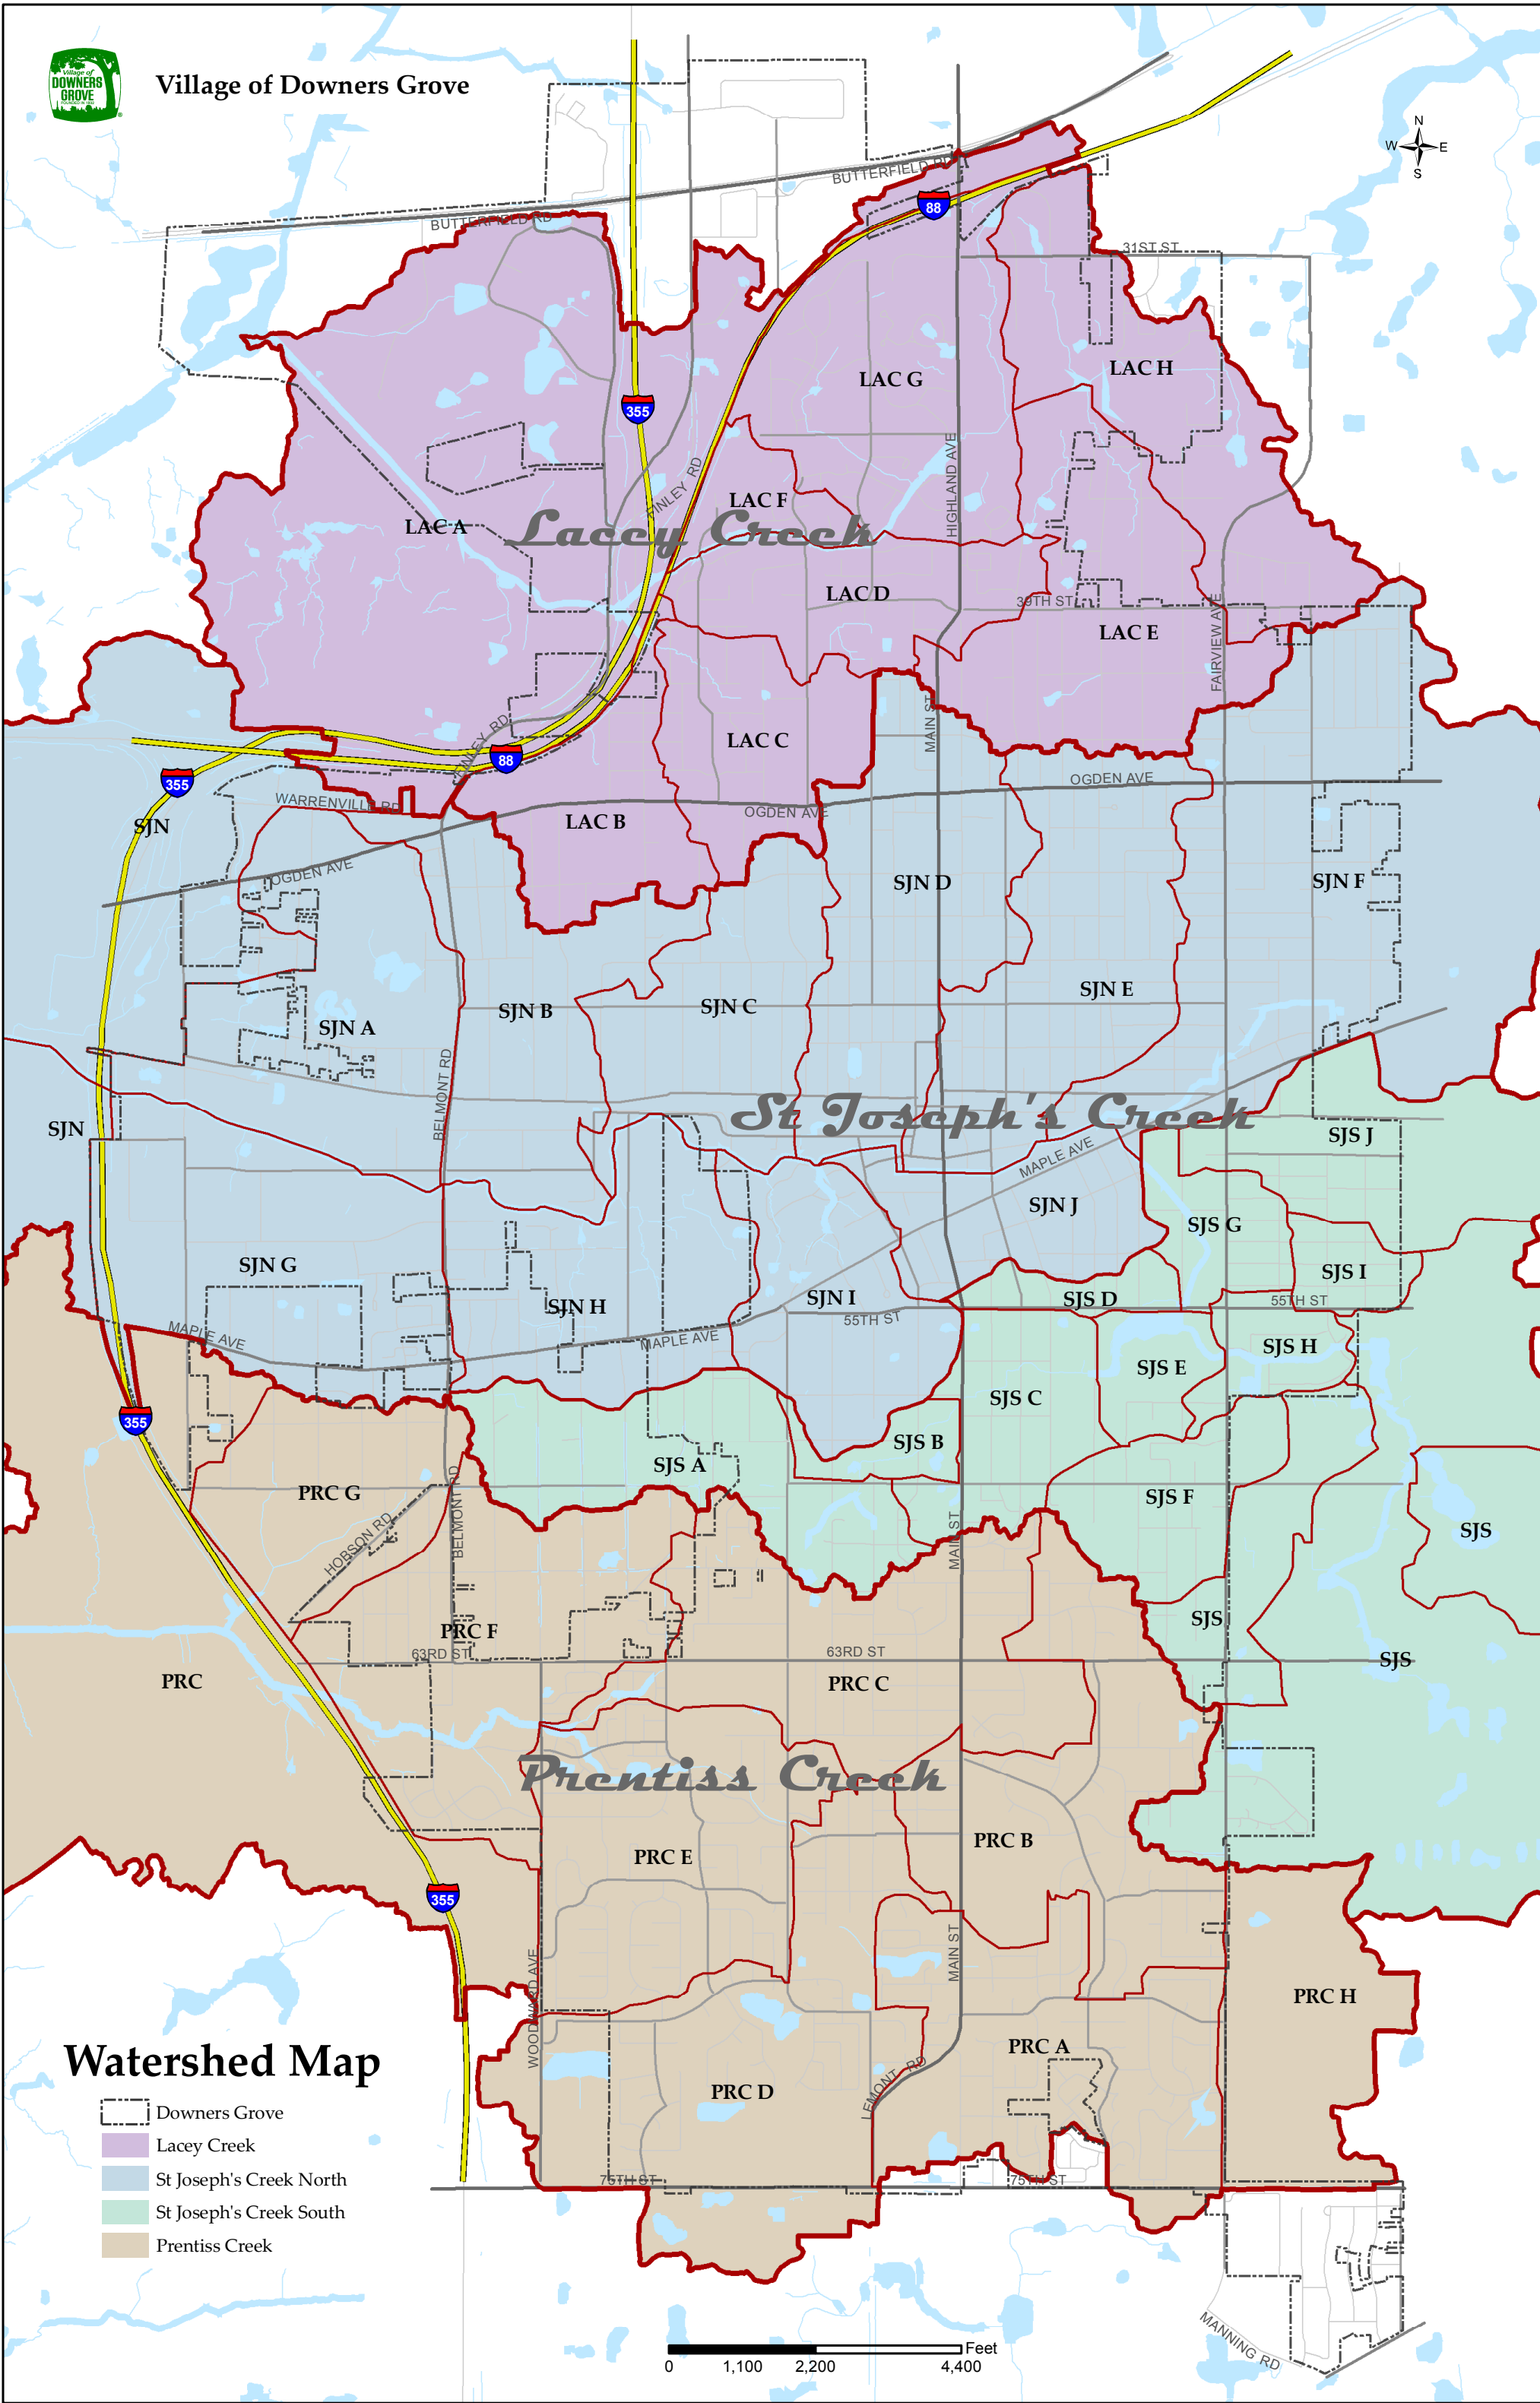

Village of Downers Grove

Watershed Map

- Downers Grove
- Lacey Creek
- St Joseph's Creek North
- St Joseph's Creek South
- Prentiss Creek