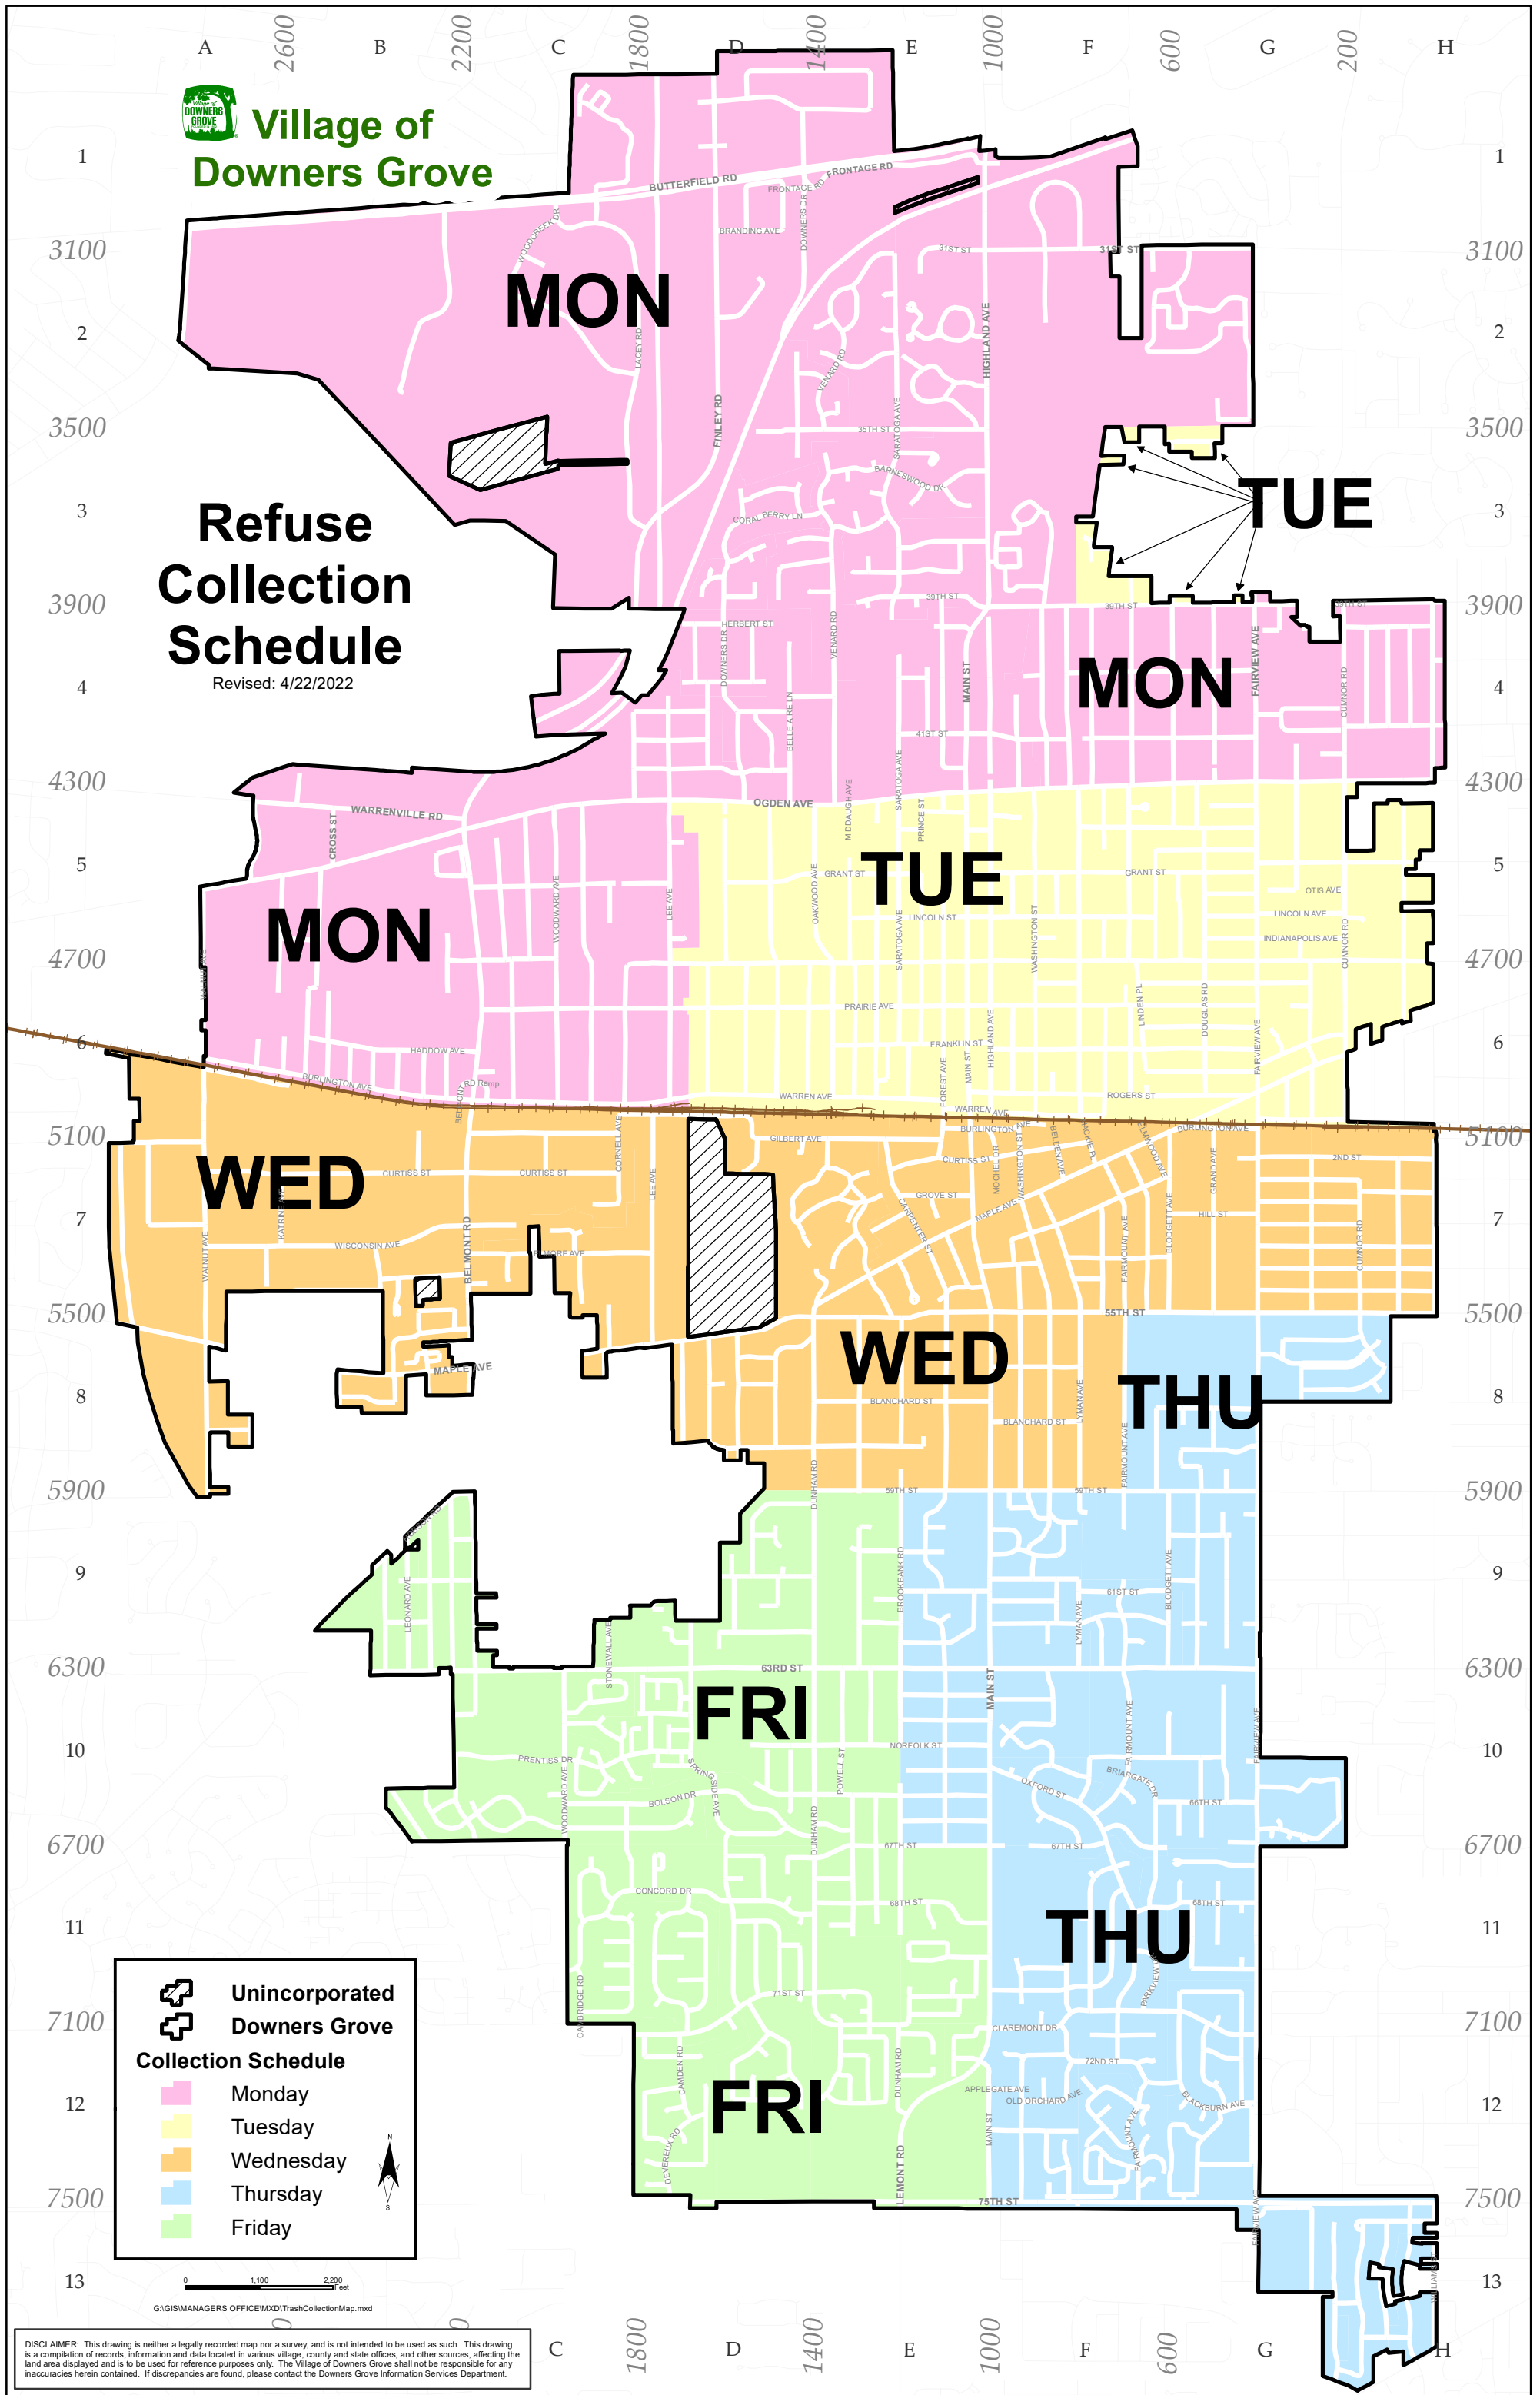

Village of Downers Grove

Refuse Collection Schedule

Revised: 4/22/2022